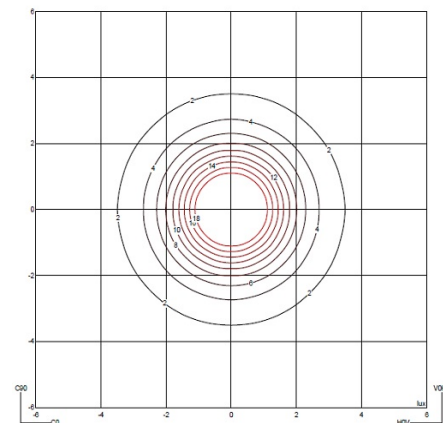

Installation type Surface / Remote basic

LED CRI>90 400 lm 89
2700 K

Driver Constant Current 500 120~277 V V
50~60 Hz HZ

LED IP20 Multi-volt Φ 50-60Hz

Application Wall Fixtures

Packaging 1 Box
8.27 m x 7.87 m x 5.12 m
Gross weight 1.43
Net weight 0.88
Vol. 0.1907

Lighting effect

360° Surface Grazer

Full-circle grazing light.

Photometric Data

Efficiency 65.93 lm/W
Coordination System CG
Total Flux 406.13 lm
Maximum Value 165.51 cd

Min. Quantity, upcharge and extra lead time apply