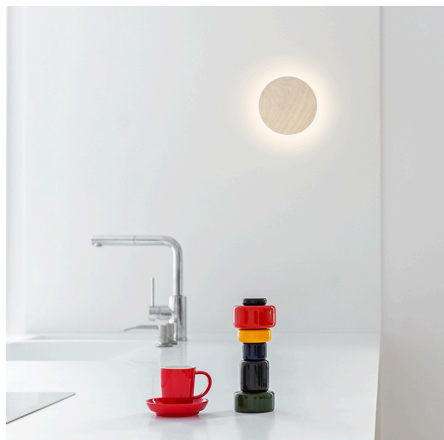

Dots

4675

VIBIA

Design By Martín Azúa

The Dots ambient lamp is a compact, circular wall sconce that offers diffused lighting effects. The fixture rests slightly apart from the wall, radiating an indirect glow around its perimeter like a halo. Available in natural wood from sustainable sourcing or lacquered in four Vibia Chromatica colours.

Spec sheet

- Finish**
- 13 Off-White
NCS S 1000-N
 - 83 American
Natural Walnut
 - 37 Terra Red
NCS S 4040-Y70R
 - 27 Sand
NCS S 1505-Y50R
 - 47 Green L1
NCS S 4005-G80Y

LED 2700 K

Dimming 0-10V / On/Off / TRIAC