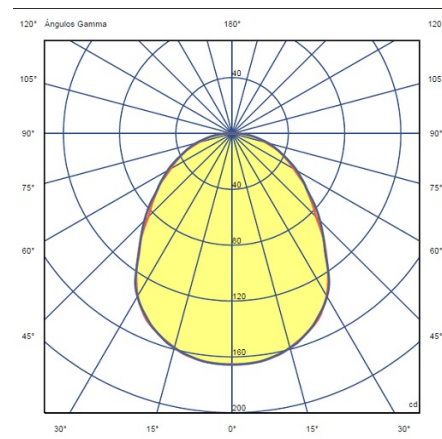

Installation type Surface / Remote basic

LED CRI>90 400 lm 89
2700 K

Driver Constant Current 500 120~277 V V
50~60 Hz HZ

LED IP20 Multi-volt Φ 50-60Hz

Application Wall Fixtures

Packaging 1 Box
8.27 m x 7.87 m x 5.12 m
Gross weight 1.43
Net weight 0.88
Vol. 0.1907

Lighting effect

360° Surface Grazer

Full-circle grazing light.

Photometric Data

Efficiency 65.93 lm/W
Coordination System CG
Total Flux 406.13 lm
Maximum Value 165.51 cd

Min. Quantity, upcharge and extra lead time apply