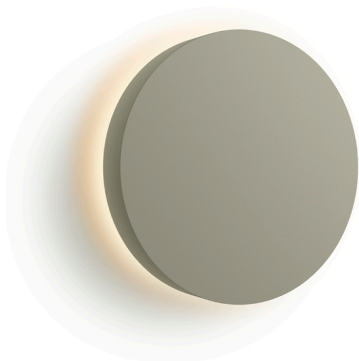

Dots

4675

VIBIA

Design By Martín Azúa

The Dots ambient lamp is a compact, circular wall sconce that offers diffused lighting effects. The fixture rests slightly apart from the wall, radiating an indirect glow around its perimeter like a halo. Available in natural wood from sustainable sourcing or lacquered in four Vibia Chromatica colours.

Spec sheet

- Finish**
- 13 Off-White
NCS S 1000-N
 - 83 American
Natural Walnut
 - 37 Terra Red
NCS S 4040-Y70R
 - 27 Sand
NCS S 1505-Y50R
 - 47 Green L1
NCS S 4005-G80Y

LED 2700 K

Dimming 0-10V / On/Off / TRIAC