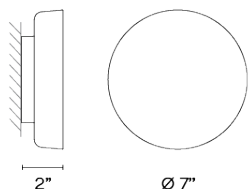

Dots

4675

VIBIA

Design By Martín Azúa

The Dots ambient lamp is a compact, circular wall sconce that offers diffused lighting effects. The fixture rests slightly apart from the wall, radiating an indirect glow around its perimeter like a halo. Available in natural wood from sustainable sourcing or lacquered in four Vibia Chromatica colours.

Spec sheet

1. **Finish**
2. 13 Off-White
     NCS S 1000-N
   - 83 American
     Natural Walnut
   - 37 Terra Red
     NCS S 4040-Y70R
   - 27 Sand
     NCS S 1505-Y50R
   - 47 Green L1
     NCS S 4005-G80Y

LED 2700 K

Dimming 0-10V / On/Off / TRIAC

Installation type Surface / Remote basic

LED CRI>90 400 lm 89
2700 K

Driver Constant Current 500 120~277 V V
50~60 Hz HZ

LED IP20 Multi-volt Φ 50-60Hz

Application Wall Fixtures

Packaging 1 Box
8.27 m x 7.87 m x 5.12 m
Gross weight 1.43
Net weight 0.88
Vol. 0.1907